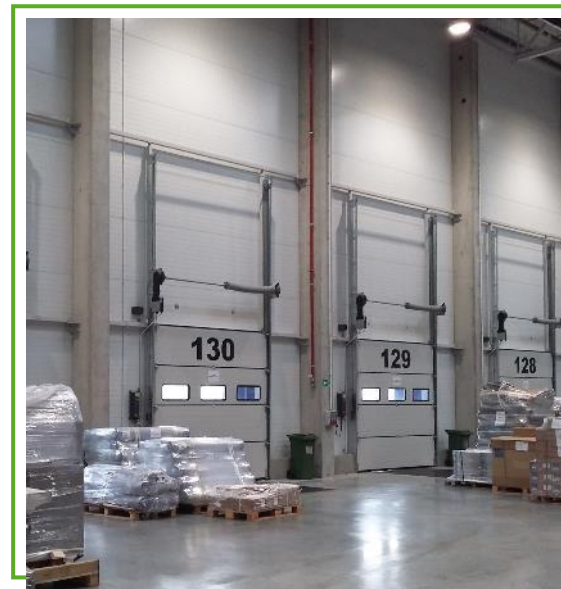

TRANSPORT

FORWARDING

LOGISTICS

CUSTOMS AGENCY

CZELADŹ

LOGISTIC PLATFORM

- A-class warehouse with 15 075 m² of space.
- 31 docks for backwards loading and unloading + ground floor gate.
- Storage height: 10 m.
- Bonded warehouse.

CZECHOWICE-DZIEDZICE

LOGISTIC PLATFORM

- A-class warehouse with 4 165 m² of space.
- Temporary storage warehouse with 100 m² of space.
- 7 docks for backwards loading and unloading + ground floor gate.
- Storage height: 10 m.
- Bonded warehouse.

- A-class warehouse with 10 000 m² of space.
- Controlled temperature warehouse: 15-18°C.
- Cold storage warehouse: +2°C.
- Frozen storage warehouse: -20°C.
- 17 docks for backwards loading and unloading + 4 ground floor gates.
- Storage height: 10 m.