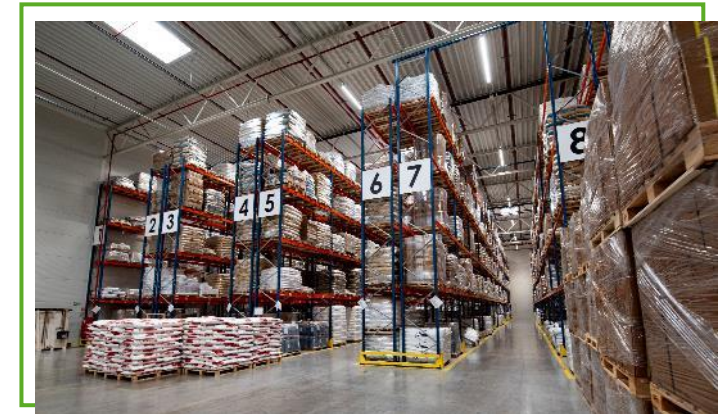

phone: +48 **32 723 37 68 do 69**

e-mail: **czechowicemag@jasfbg.pl**

GDAŃSK

LOGISTIC PLATFORM

- A-class warehouse with 5 024 m² of space.
- Temporary storage warehouse.
- 8 docks for backwards loading and unloading + ground floor gate.
- Storage height: 10 m.