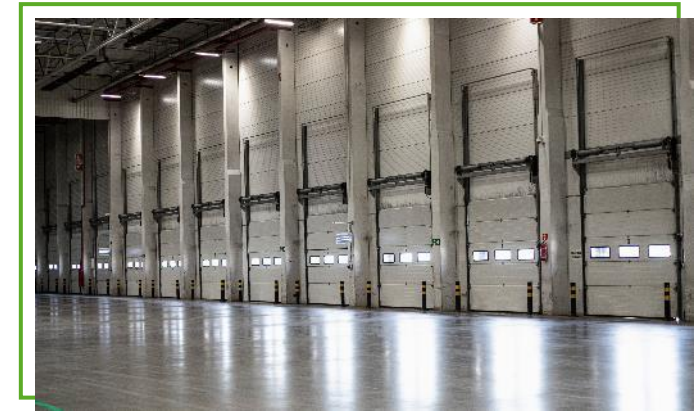

TRANSPORT

FORWARDING

LOGISTICS

CUSTOMS AGENCY

CZELADŹ

LOGISTIC PLATFORM

- A-class warehouse with 15 075 m² of space.
- 31 docks for backwards loading and unloading + ground floor gate.
- Storage height: 10 m.
- Bonded warehouse.

CZECHOWICE-DZIEDZICE

LOGISTIC PLATFORM

- A-class warehouse with 4 165 m² of space.
- Temporary storage warehouse with 100 m² of space.
- 7 docks for backwards loading and unloading + ground floor gate.
- Storage height: 10 m.
- Bonded warehouse.