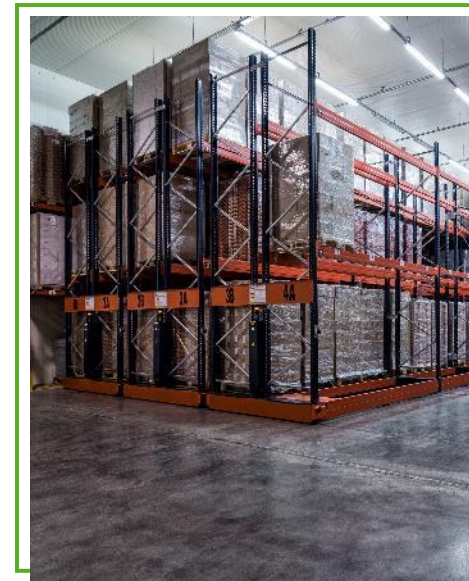

- A-class warehouse with 10 000 m² of space.
- Controlled temperature warehouse: 15-18°C.
- Cold storage warehouse: +2°C.
- Frozen storage warehouse: -20°C.
- 17 docks for backwards loading and unloading + 4 ground floor gates.
- Storage height: 10 m.