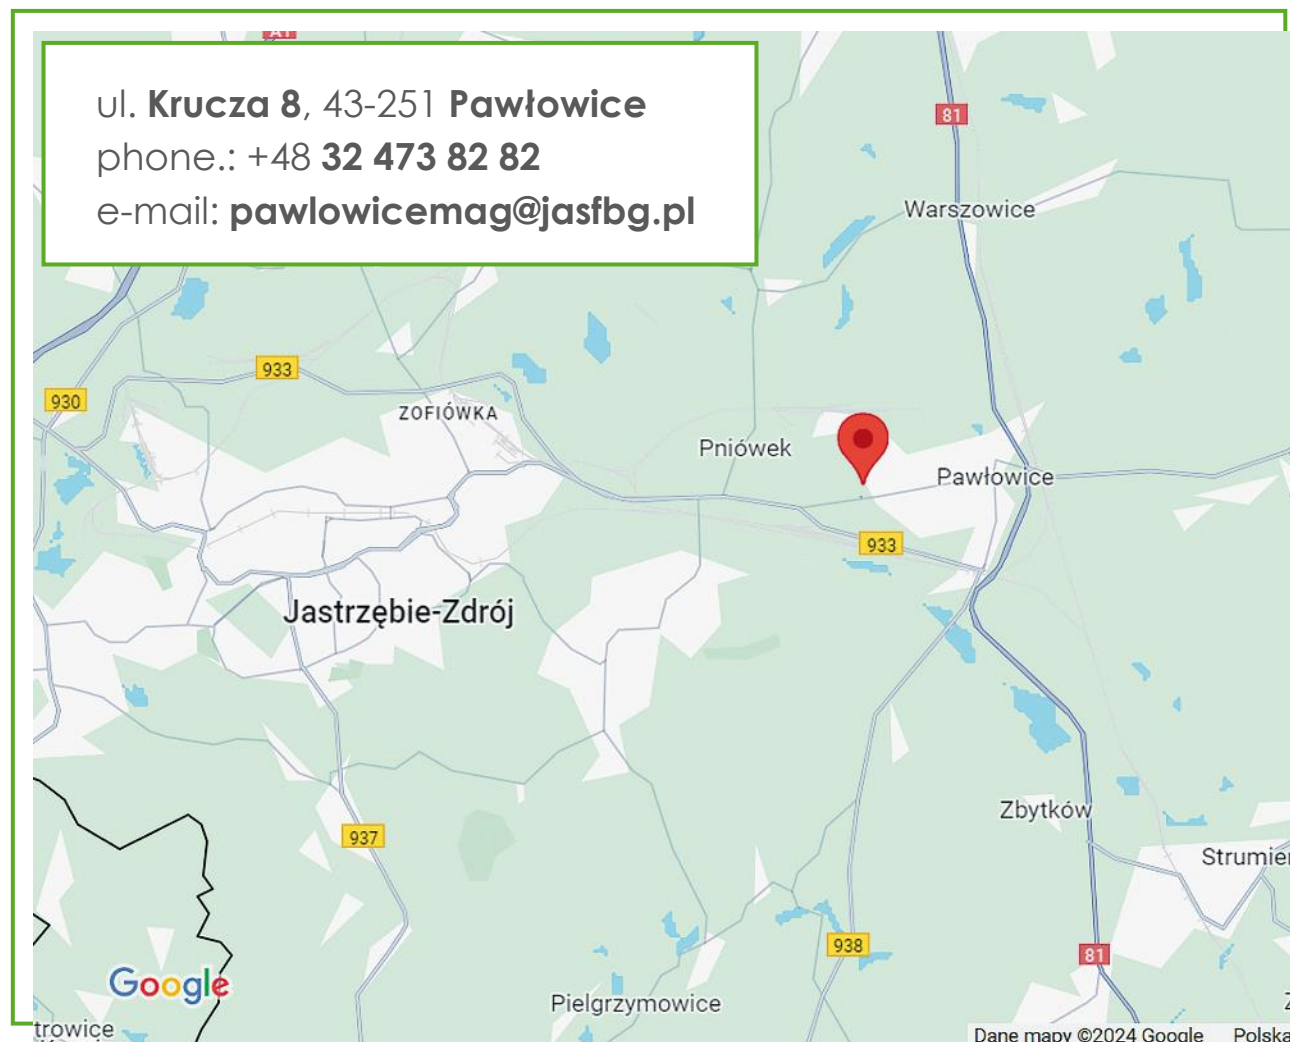

PAWŁOWICE

CONTACT

Logistic Platform Manager

Mirostław Hojdysz

phone.: +48 32 723 37 08

mobile.: +48 506 011 354

e-mail: mhojdysz@jasfbg.pl