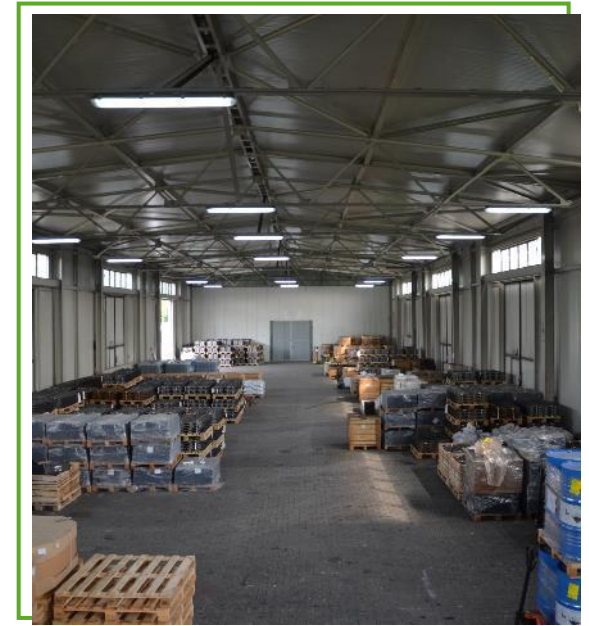

PAWŁOWICE

LOGISTIC PLATFORM

- Warehouse with 1 000 m² of space.
- Outside storage area 2 000 m².
- Gate dimensions 3200x4050 mm.
- Storage height: 6 m.

PAWŁOWICE

CONTACT

Logistic Platform Manager

Mirostław Hojdysz